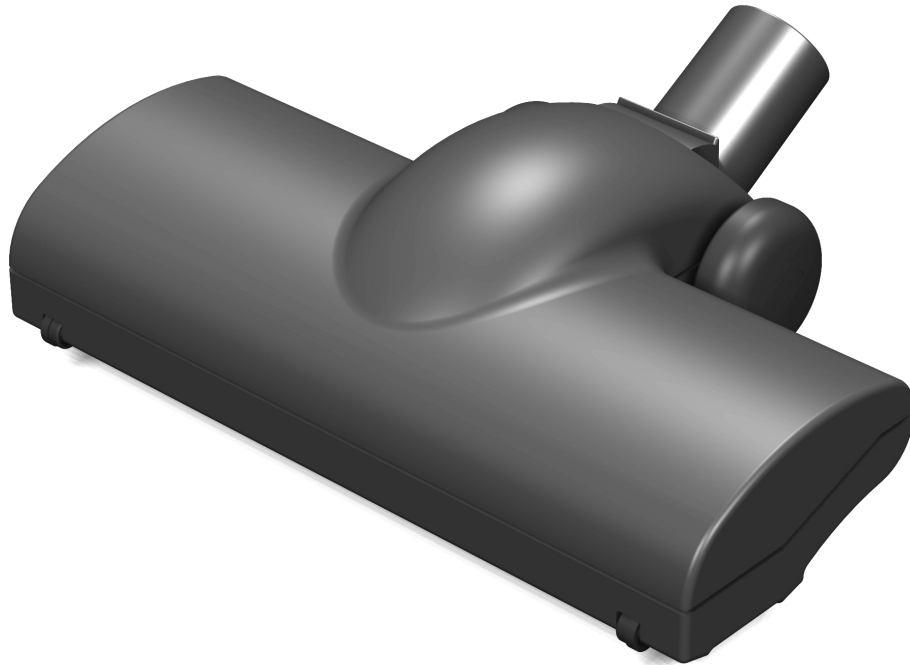

DÜPRO AG

CH-8590 Romanshorn

Turbo Brush TBA

Effective working width	270 mm
Brush rotation	Düpro high efficiency turbine
Double swivel neck	32mm or 35mm
Universal use	4 wheels for carpets and hard surface floors