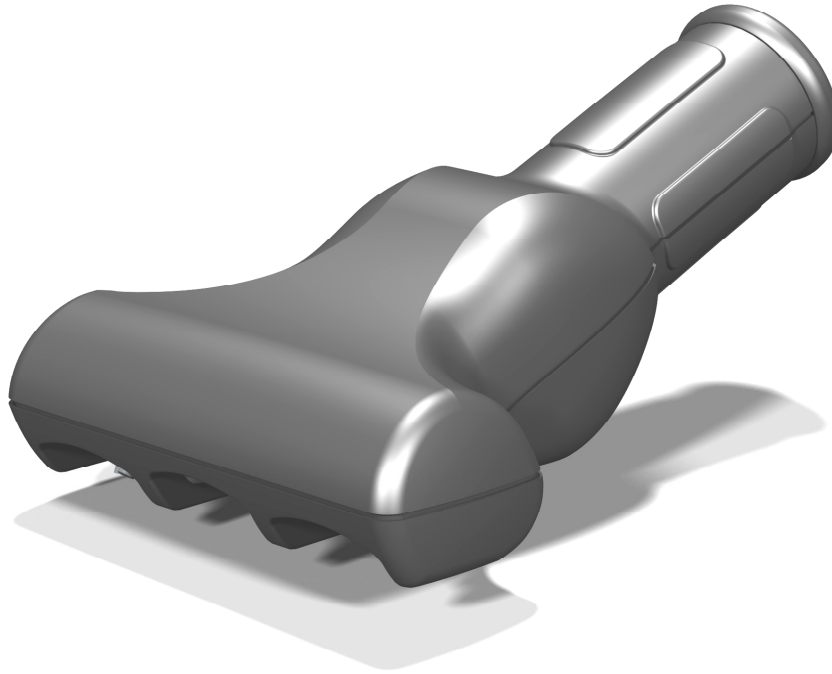

DÜPRO AG
CH-8590 Romanshorn

Turbo Hand Brush THB 3

Effective working width	130 mm
Turbine	Düpro high efficiency turbine
Combi neck	32mm and 35mm
Large brush opening	Allows vertical and over head cleaning